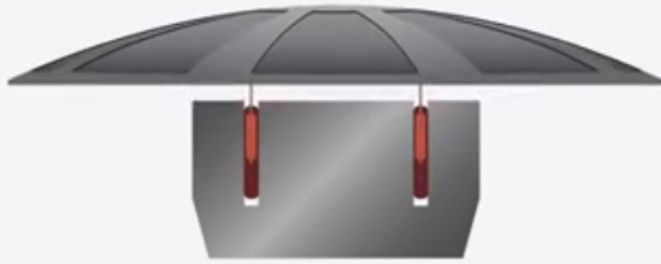

Why NEAR Is Different

Liquid Magnetic Suspension Driver

Audiophile Sound Quality

Many claim it, but none deliver true audiophile-grade sound as consistently as NEAR. Numerous patented technological innovations developed over a 30-year history have made NEAR the gold standard for outdoor sound quality, even under extreme weather conditions.

Exceptional Built Quality

All enclosures of NEAR speakers are made with color-through mica infused polymer. This robust material lasts forever and the color of the enclosure doesn't fade. The oval shaped holes in the grille from sun exposure. All grilles are powder-coated aluminum or stainless steel with oval shaped holes that let the rain run through. Last but not least, the speaker connectors are IP67 and can be even submerged in water.