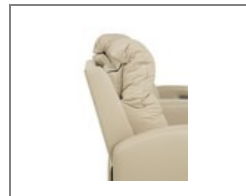

FEATURES

- **Features:** Single and double needle top stitching for luxurious tailoring (on leather and select fabrics), Hidden plastic glides integrated into the base, Keep all your devices charged and at your fingertips with built-in USB charging, 2.1 amp
- **Frame Construction:** The majority of Palliser frames are constructed from engineered wood products, hardwood or softwood; joints are pinned and glued for uniformity and strength.
- **Cushions:** Semi-attached back cushions feature a fibre filling, blown into channels to prevent shifting and provide pillow-soft comfort, Full, chaise-style seat cushions feature a high-resiliency, high density foam core with a polyester wrap
- **Suspension:** Back suspension features sinuous springs to provide premium comfort and support, Seat suspension features heavy gauge sinuous springs, engineered to provide premium comfort and endurance
- **Mechanism Activation:** Power recline and power