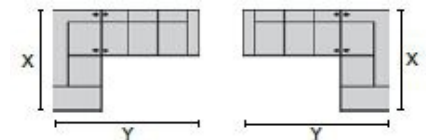

Dimensions are the same for reverse direction where applicable.

POPULAR CONFIGURATIONS

Note: Always assemble configurations from right hand facing to left hand facing. Dimensions are shown as width x depth.

AH 2-Seat Straight HTS
62 x 67"
158 x 171 cm

AI 2-Seat Curved HTS
68 x 70"
173 x 178 cm

AJ 3-Seat Straight HTS
90 x 67"
229 x 171 cm

AK 3-Seat Curved HTS
102 x 72"
260 x 183 cm

AL 4-Seat Straight HTS
119 x 67"
303 x 171 cm

AM 4-Seat Curved HTS
136 x 74"
346 x 188 cm

Specifications are correct at time of printing and are subject to change without notice.

LHF = left hand facing means the "end arm" is on the LEFT HAND SIDE of the upholstered piece when you are standing in front of the piece.