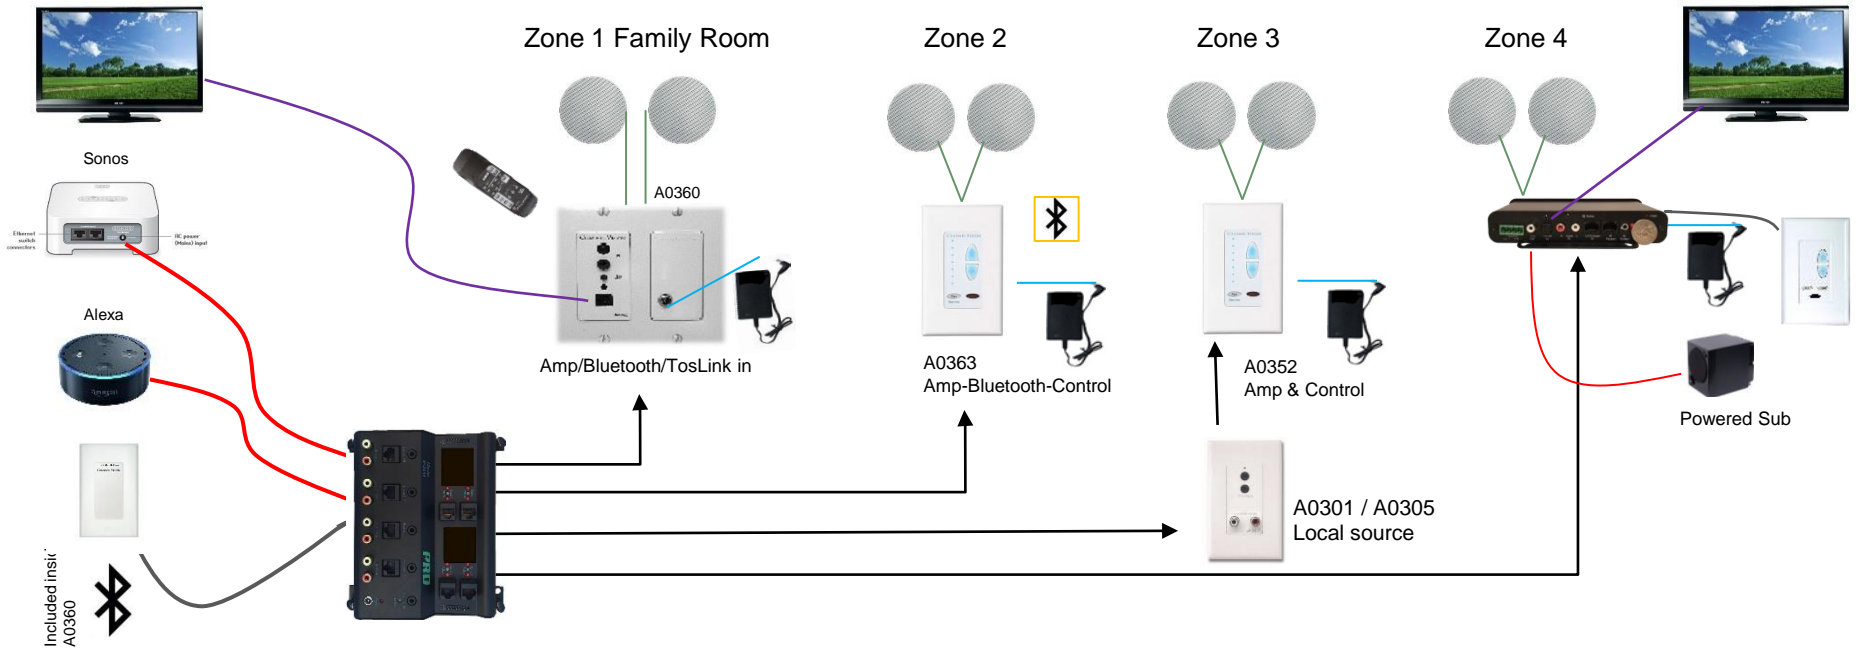

ARIA Crescendo-Multi-Source Multi-Zone Audio

Audio Source P-2044 4 source x 4 zone Matrix (expandable to 16)

2. Speaker wire 18/2
    Cat5 wire
    L&R RCA
3. Tos-Link digital audio
    Power wire 18/2 (special order front connection)

Single Family Home/Condo/Hotel Audio Application