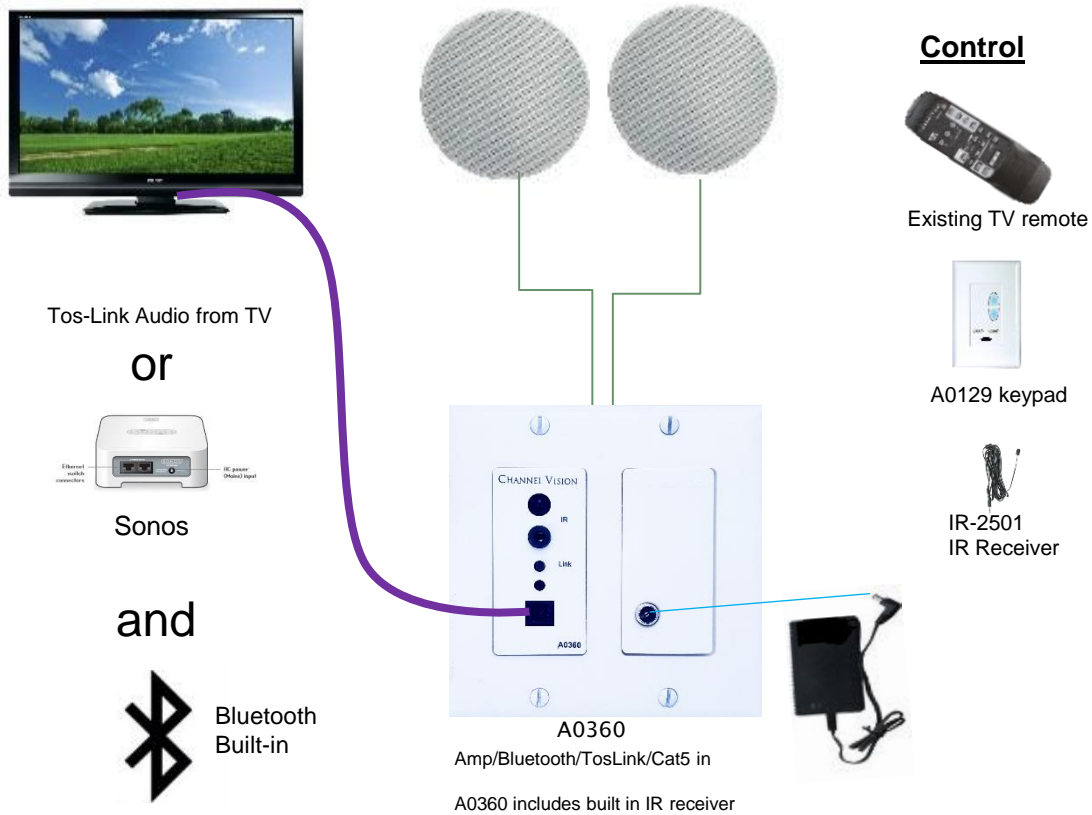

Commercial Audio Application

Channel Vision Modular Multi-Zone Audio and Control

Included inside A0363

Audio Source

Remote Control / Keypad / App via Sonos, Alexa, and Bluetooth

Speaker wire 18/2

- Model A6xxxR**
- A0363 Bluetooth & Amp
 - A0352 100/200 Watt Amp
 - A0301 RCA input
 - A0305 RCA & 3.5mm input
 - A0306 Digital Tos-Link input
 - A0327 Bluetooth only
 - A0328 Pink/White/Brown Noise

Commercial Audio Application

Channel Vision

2-Zone Audio w/individual control

Zone 1 Audio

- TV Audio plays over In-Ceiling Speakers
TV volume controlled with existing TV remote
- Sonos plays from RCA as local source to A0360 Cat5 input
Volume is controlled by Sonos App.
- Alexa bluetooth wirelessly connects to A0360
Or
- Alexa connects 3.5mm to RCA to local source module

Zone 2 Audio w/A0363

- Whatever is playing on Zone 1 can also play on Zone 2 with built in volume control
 - Zone 2 A0363 plays own music via bluetooth device
 - Add local input A0301 RCA or digital input option
- ** Additional zones can be added with hub or cascade system

- -
 -
 -
 -
- Speaker wire 18/2
 Cat5 wire
 L&R RCA
- Tos-Link digital audio
 Power wire 18/2 (special order front connection)

Single Family Home/Condo/Hotel Audio Application

One Room System

www.ChannelVision.com