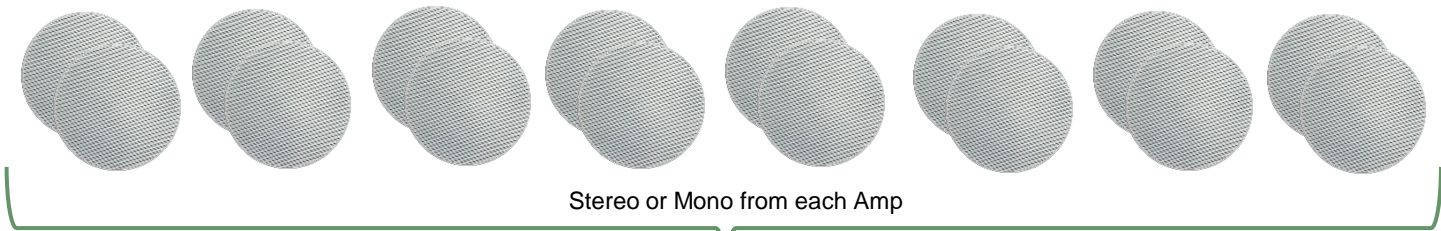

Residential & Commercial Audio Distribution Applications

Bondservant 100-Watt AUDIO Amp

Channel Vision

Multi-Zone Audio w/same audio level

Commercial Audio Application

Channel Vision

Multi-Zone Audio w/individual control

Commercial Audio Application

Channel Vision Modular Multi-Zone Audio and Control

Included inside A0363

Audio Source

Remote Control / Keypad / App via Sonos, Alexa, and Bluetooth

Speaker wire 18/2

- Model A6xxxR**
- A0363 Bluetooth & Amp
 - A0352 100/200 Watt Amp
 - A0301 RCA input
 - A0305 RCA & 3.5mm input
 - A0306 Digital Tos-Link input
 - A0327 Bluetooth only
 - A0328 Pink/White/Brown Noise

Commercial Audio Application

Channel Vision

2-Zone Audio w/individual control

Zone 1 Audio

- TV Audio plays over In-Ceiling Speakers
TV volume controlled with existing TV remote
- Sonos plays from RCA as local source to A0360 Cat5 input
Volume is controlled by Sonos App.
- Alexa bluetooth wirelessly connects to A0360
Or
- Alexa connects 3.5mm to RCA to local source module