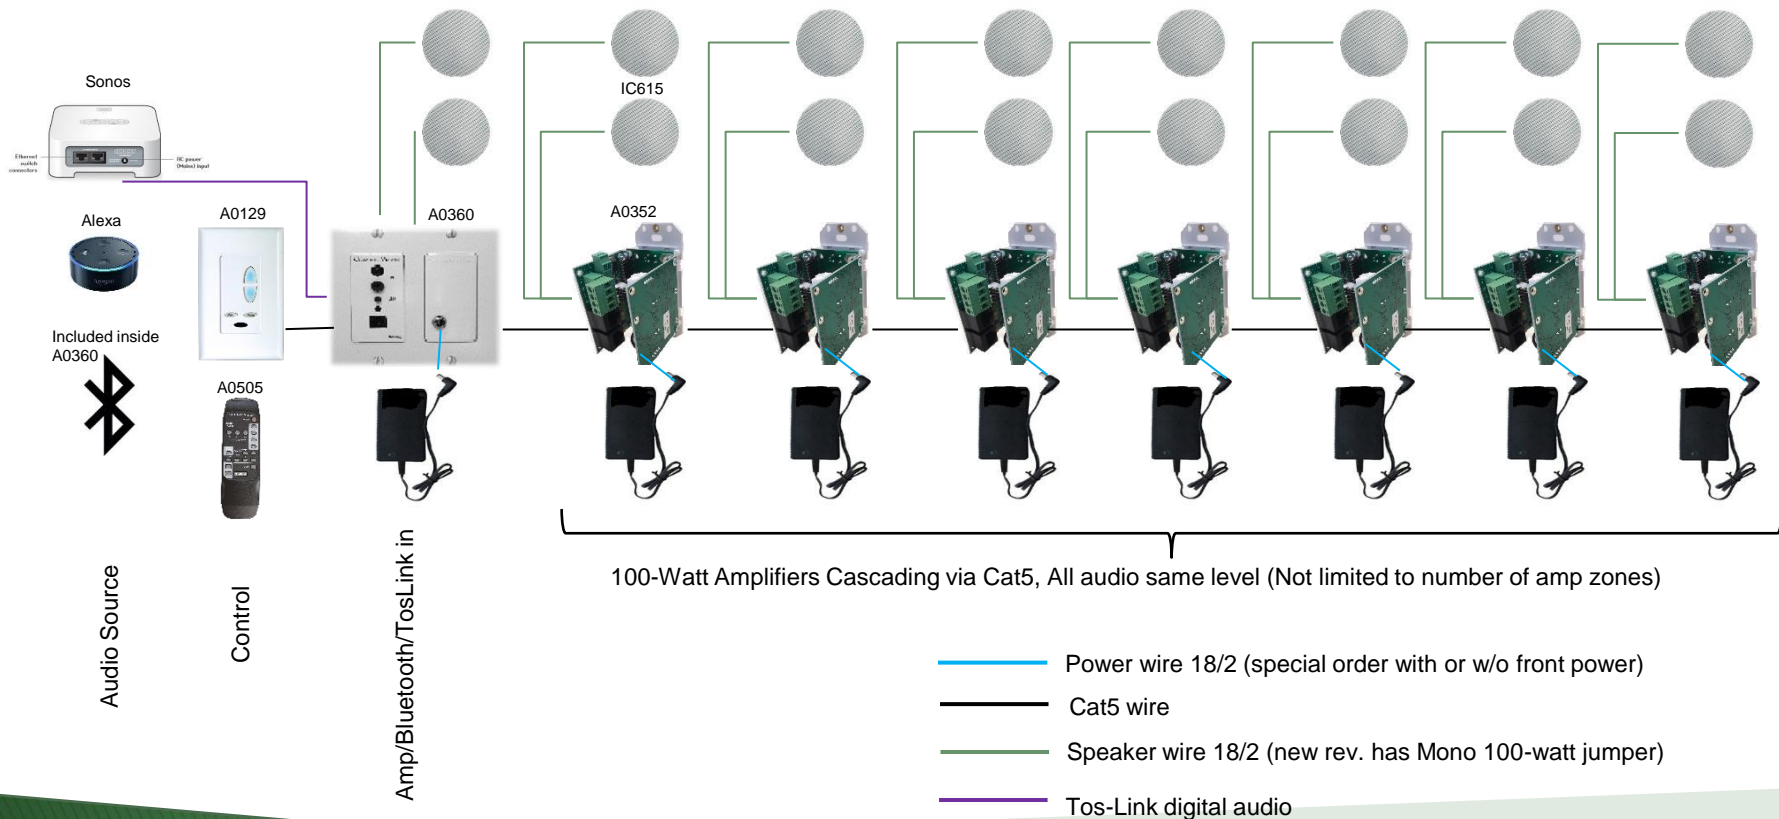

Channel Vision

Multi-Zone Audio w/same audio level

Commercial Audio Application