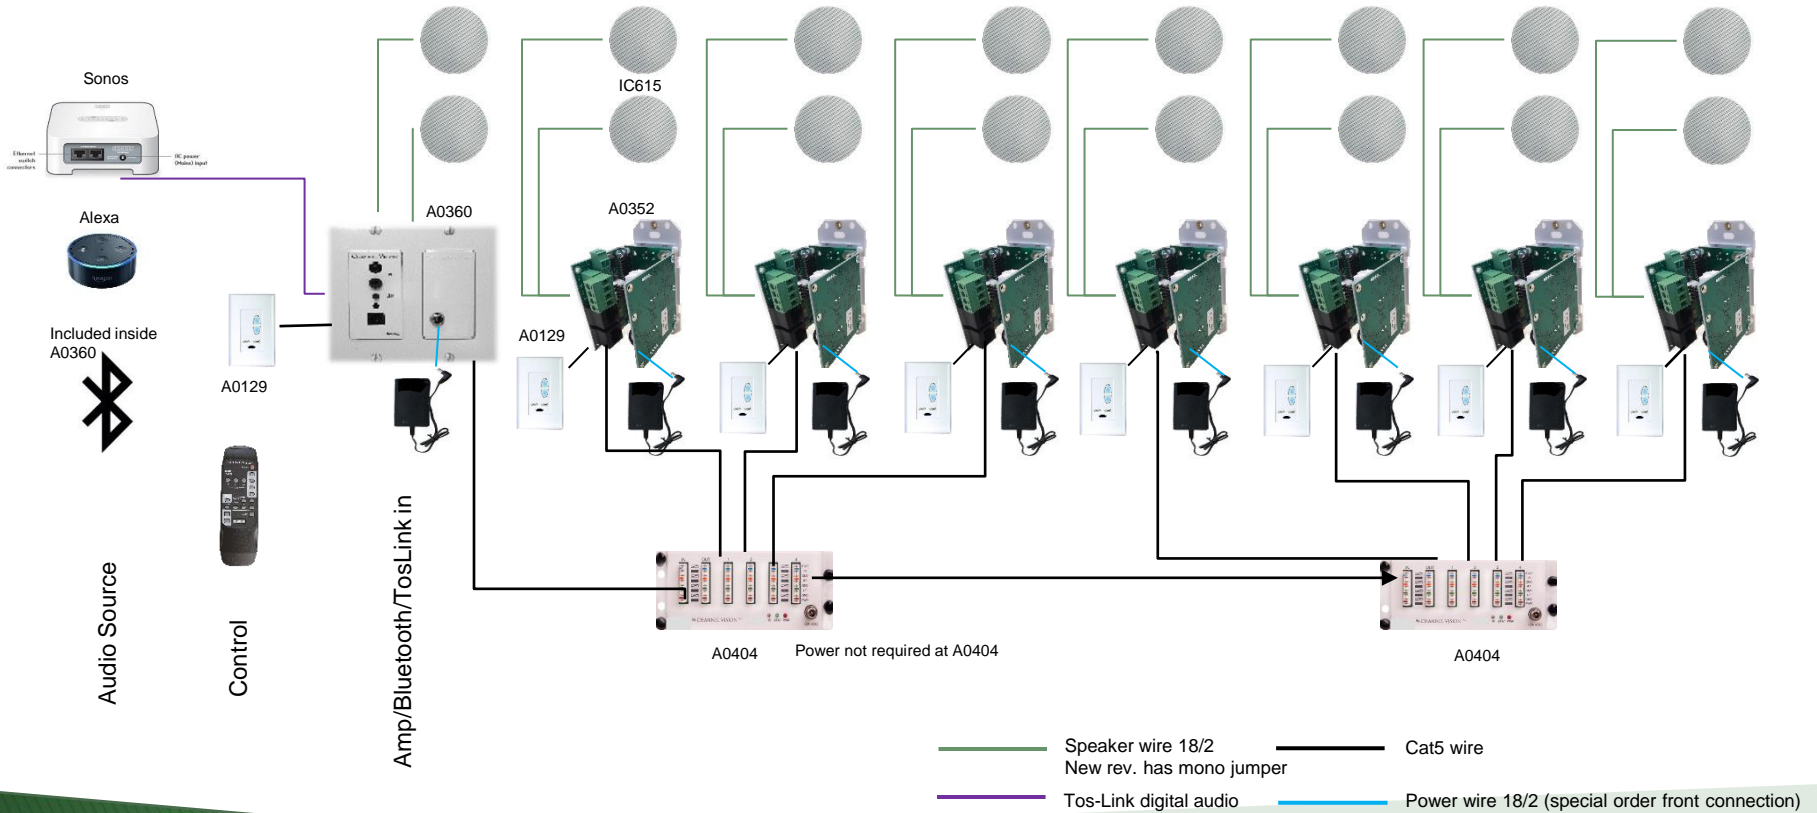

Residential & Commercial Audio Distribution Applications

Bondservant 100-Watt AUDIO Amp

Channel Vision

Multi-Zone Audio w/same audio level

Commercial Audio Application

Channel Vision

Multi-Zone Audio w/individual control

Commercial Audio Application

Channel Vision Modular Multi-Zone Audio and Control

Included inside A0363

Audio Source

Remote Control / Keypad / App via Sonos, Alexa, and Bluetooth

Speaker wire 18/2

- Model A6xxxR**
- A0363 Bluetooth & Amp
 - A0352 100/200 Watt Amp
 - A0301 RCA input
 - A0305 RCA & 3.5mm input
 - A0306 Digital Tos-Link input
 - A0327 Bluetooth only
 - A0328 Pink/White/Brown Noise

- 19" Rack mount 3U
- 1 power supply in rear
- All zones follow #1 volume linear or individual zone setup
- 100/200-Watt Amp & Bluetooth
- Optional RCA & TosLink input
- Stereo or Mono Amp

A6xxxR

- Rack Mount
- Number of units for A0352
- Number of units for A0363
- 1=A0305 RCA/3.5mm input
- 2=A0306 Digital Local input

Commercial Audio Application

Channel Vision

2-Zone Audio w/individual control

Zone 1 Audio

- TV Audio plays over In-Ceiling Speakers
TV volume controlled with existing TV remote
- Sonos plays from RCA as local source to A0360 Cat5 input
Volume is controlled by Sonos App.
- Alexa bluetooth wirelessly connects to A0360
Or
- Alexa connects 3.5mm to RCA to local source module