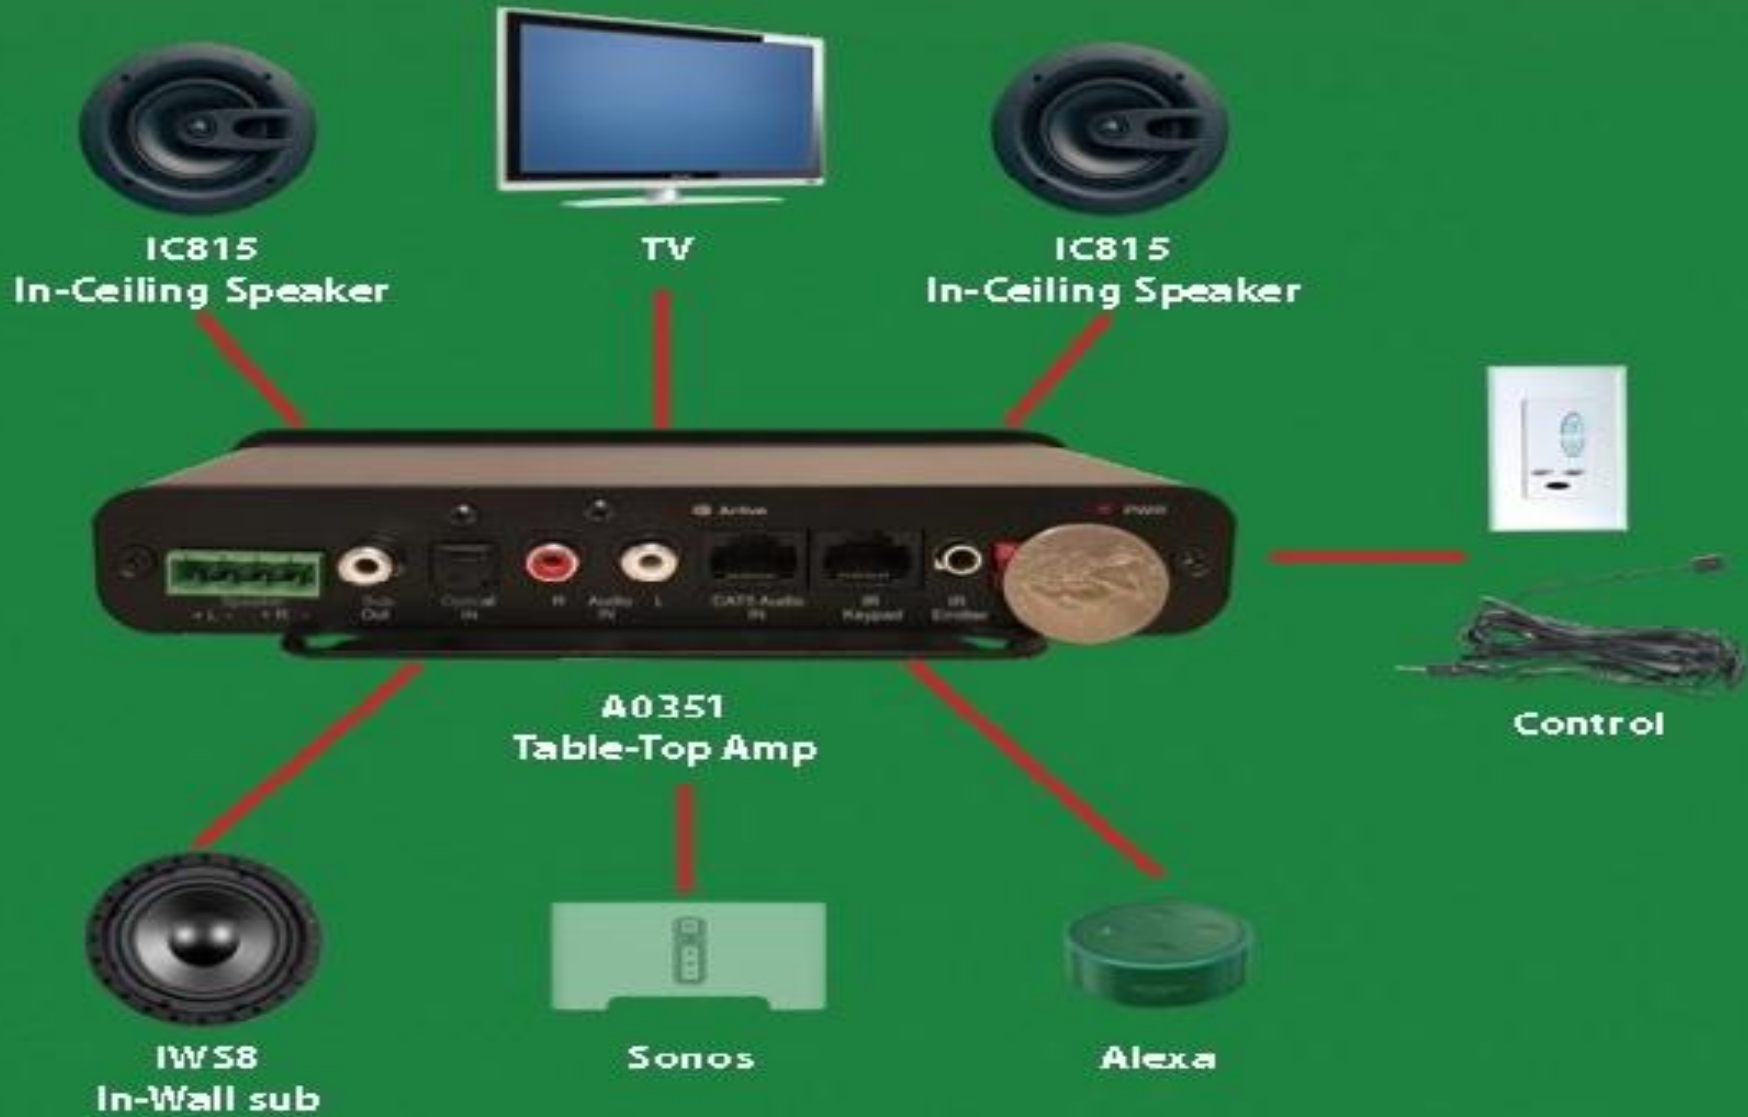

Bondservant 100-Watt AUDIO Amp