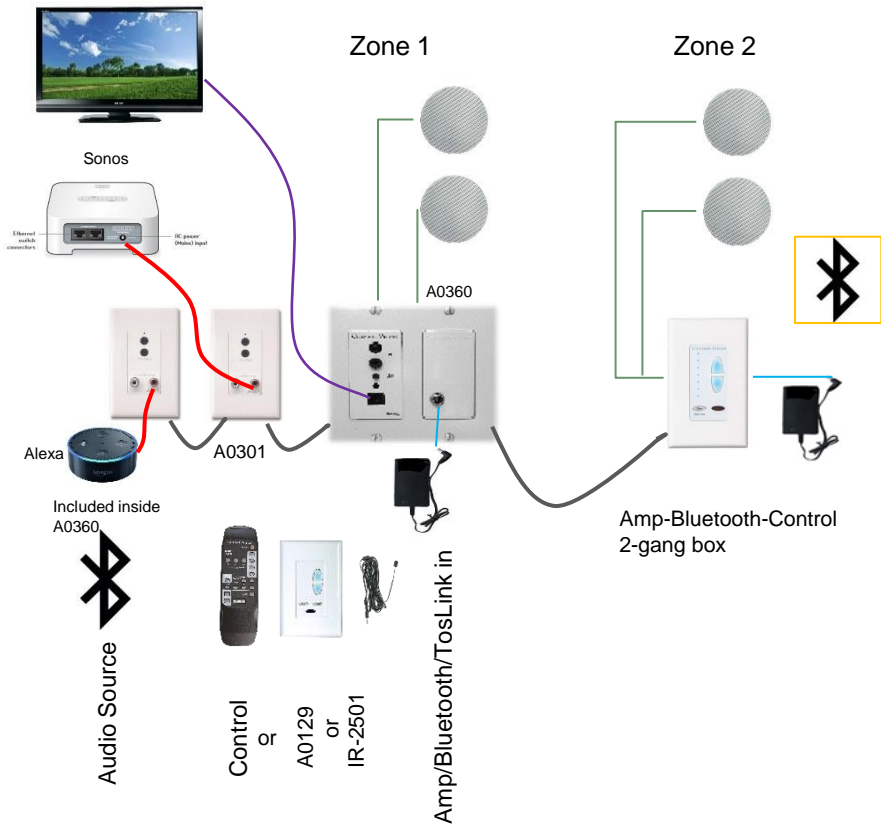

Commercial Audio Application

Channel Vision Modular Multi-Zone Audio and Control

Included inside A0363

Audio Source

Remote Control / Keypad / App via Sonos, Alexa, and Bluetooth

Speaker wire 18/2

- Model A6xxxR**
- A0363 Bluetooth & Amp
 - A0352 100/200 Watt Amp
 - A0301 RCA input
 - A0305 RCA & 3.5mm input
 - A0306 Digital Tos-Link input
 - A0327 Bluetooth only
 - A0328 Pink/White/Brown Noise

- 19" Rack mount 3U
- 1 power supply in rear
- All zones follow #1 volume linear or individual zone setup
- 100/200-Watt Amp & Bluetooth
- Optional RCA & TosLink input
- Stereo or Mono Amp

A6xxxR

- Rack Mount
- Number of units for A0352
- Number of units for A0363
- 1=A0305 RCA/3.5mm input
- 2=A0306 Digital Local input

Commercial Audio Application

Channel Vision

2-Zone Audio w/individual control

Zone 1 Audio

- TV Audio plays over In-Ceiling Speakers
TV volume controlled with existing TV remote
- Sonos plays from RCA as local source to A0360 Cat5 input
Volume is controlled by Sonos App.
- Alexa bluetooth wirelessly connects to A0360
Or
- Alexa connects 3.5mm to RCA to local source module

Zone 2 Audio w/A0363

- Whatever is playing on Zone 1 can also play on Zone 2 with built in volume control
 - Zone 2 A0363 plays own music via bluetooth device
 - Add local input A0301 RCA or digital input option
- ** Additional zones can be added with hub or cascade system