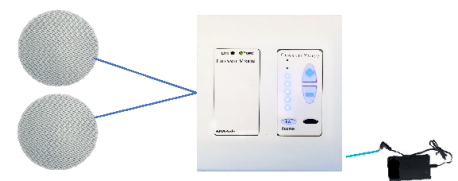

VANQUISH

Instinctive Noise-Masking Audio Amplifier

Channel Vision's Instinctive Noise Masking Audio Amplifier has a full set of features to bring any home, apartment or hotel room peaceful living in our intrusive noisy world.

Vanquish features an instinctive automatic adjusting volume control to increase the peaceful sound we all wish to enjoy without interruption. Available configurations as a single room system or a complete distributed audio system for the home, backyard and Office.

VANQUISH noise masking system, bringing you peace on earth

One-Room System

One-Room & Bluetooth Music

Features

- 100-Watt Amplified Volume Control Keypad (A0357 model)
- Instinctively adjust volume level to “mask” outside noise including traffic, planes, neighbors etc
- 10-Audio Sound Tracks selectable by the keypad, remote or bluetooth app.
- Water Sounds: Babbling Brook, Soft Water trickle , Ocean Waves & Rain
- Outdoor Sounds: Night Sounds of Toads & Crickets, Morning Birds Singing
- Relaxing: White-Brown-Pink Noise, Zen-Meditation & Combo Zen/Water-Meditation