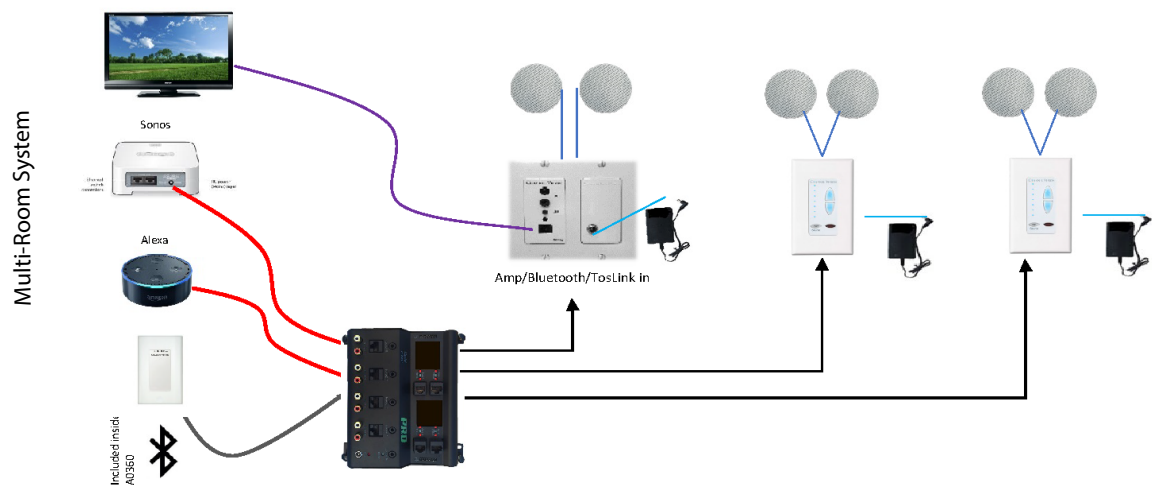

VANQUISH

Instinctive Noise-Masking Audio Amplifier

Channel Vision's Instinctive Noise Masking Audio Amplifier has a full set of features to bring any home, apartment or hotel room peaceful living in our intrusive noisy world.

Vanquish features an instinctive automatic adjusting volume control to increase the peaceful sound we all wish to enjoy without interruption. Available configurations as a single room system or a complete distributed audio system for the home, backyard and Office.

VANQUISH noise masking system, bringing you peace on earth

One-Room System

One-Room & Bluetooth Music

Features

- 100-Watt Amplified Volume Control Keypad (A0357 model)
- Instinctively adjust volume level to “mask” outside noise including traffic, planes, neighbors etc
- 10-Audio Sound Tracks selectable by the keypad, remote or bluetooth app.
- Water Sounds: Babbling Brook, Soft Water trickle , Ocean Waves & Rain
- Outdoor Sounds: Night Sounds of Toads & Crickets, Morning Birds Singing
- Relaxing: White-Brown-Pink Noise, Zen-Meditation & Combo Zen/Water-Meditation