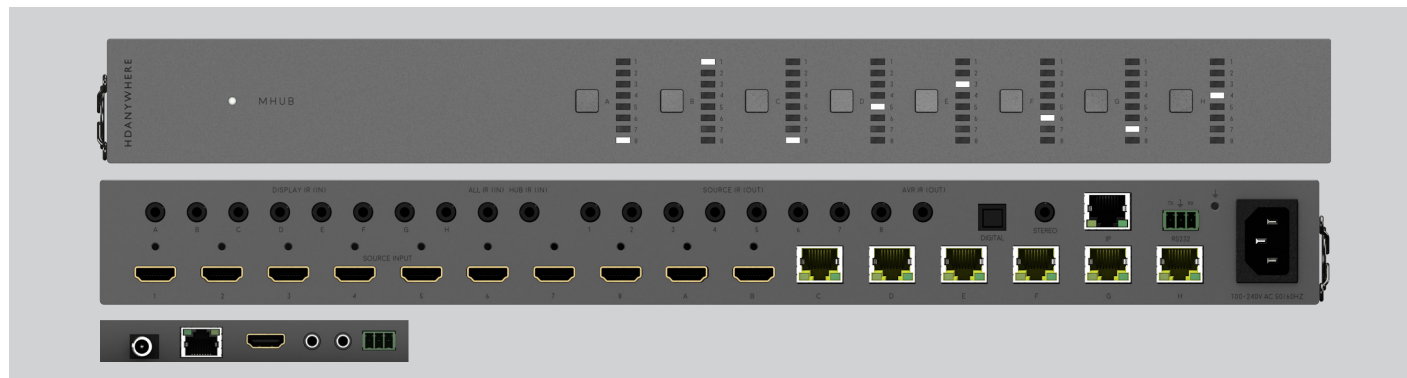

MHUB (8x6+2)

Product code: **MHUB862U**
HDMI / HDBaseT Matrix System

Cloud-monitorable 8x6+2 HDMI/HDBT+HDMI matrix system with a 40m UHD 4K or 70m 1080p transmission range. An integrated IP>IR control processor enables property-wide control of all the connected sources and displays via the free uControl universal remote App or Alexa voice commands.

Multichannel audio or stereo extraction can be selected to occur matched to any of the display zone outputs A-H. Remote cloud monitoring is also possible, designed to reduce the necessity for callouts and site visits.

FEATURES

HDMI® 2.0 features supported up to 10.2Gbps
All display receivers powered via PoH
2x IR over HDMI injector dongles included
Web GUI for easy config and setup (MHUB-OS)
Remote system monitoring (HDA Cloud)
Advanced EDID management
Supports HDCP 2.2 Ultra HD 4K 24/30Hz 4:2:2 (HDR10) or 60Hz 4:2:0 (HDR 8bit) + support for Dolby Vision and HLG.
Supports all current audio formats up to and including Dolby Atmos® and DTS:X®
Multichannel audio or stereo extraction via digi-coax, or via 3.5mm stereo jack
4K>1080 down/up-scaling receiver option available

SPECIFICATIONS

Form factor	19"/1U aluminum rack-mountable unit
Inputs x outputs	8 HDMI x 6 RJ45 HDBaseT + 2 HDMI
Transmission tech.	HDBaseT Class B and HDMI
Video bandwidth	340MHz clock / 10.2Gbps data
ESD protection	± 8kV (air-gap discharge) ± 4kV (contact discharge)
Hub control	Web GUI, IR, TCP/IP, RS232, App, Alexa
App control	Full control over sources, matrix hub & display functions.
Device weight	Hub 2400g RX 125g
Package weight	3500g
Dimensions (W/D/H)	Hub 440 / 284 / 45mm (without feet) RX 140 / 65 / 17mm
Operating temperature	32°F to 104°F (0°C to 40°C)
Storage temperature	-4°F to 140°F (-20°C to 60°C)
Relative humidity	20~90 % RH (non-condensing)
Power consumption	30W (max) 0.5W (standby)
Guarantee	2/3-year guarantee (Cloud registration required)