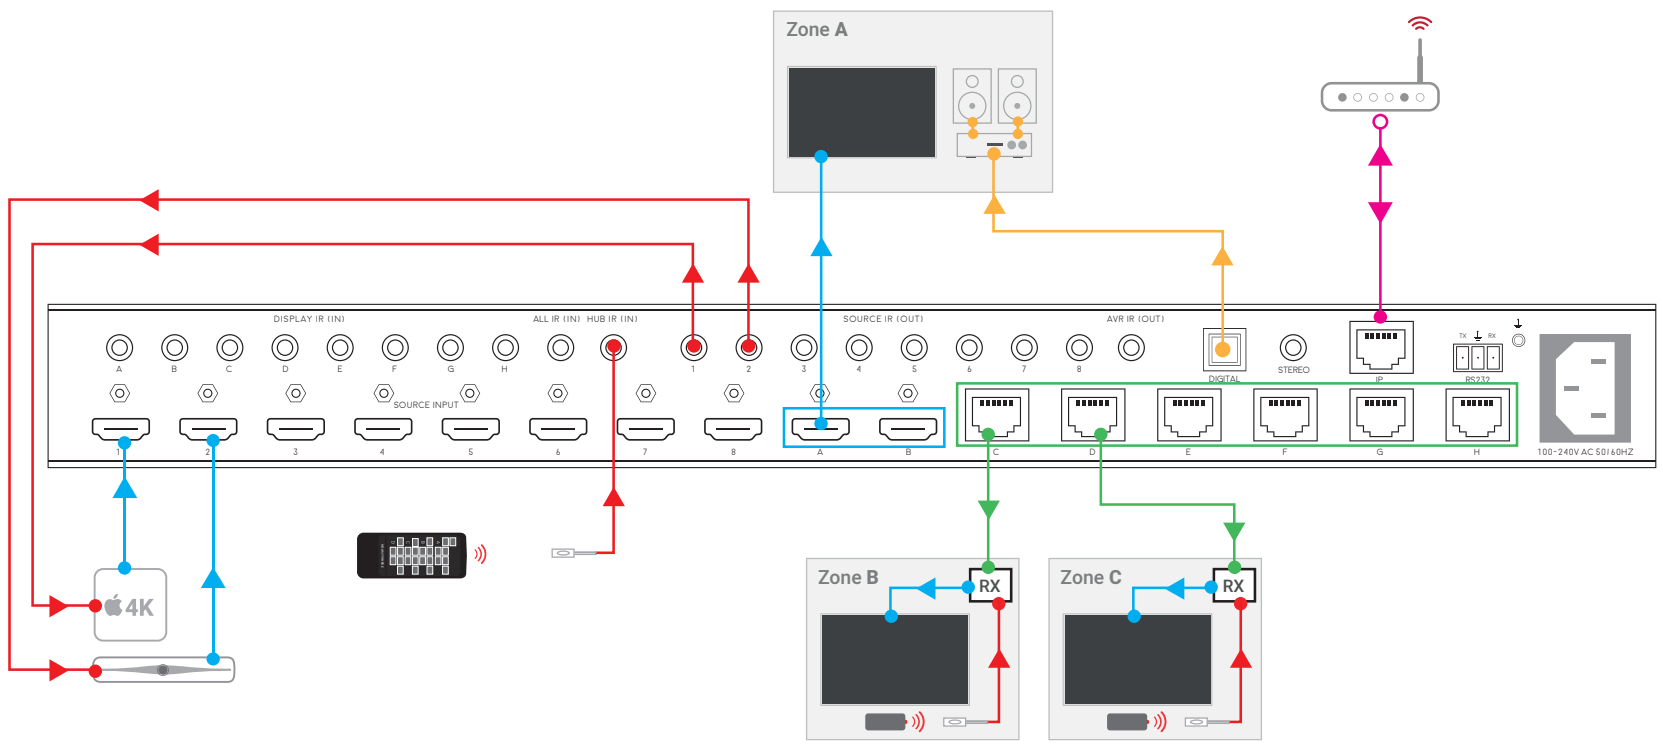

MHUB (8x6+2)

Product Code: MHUB862U

LEGEND

Ethernet Cable

HDMI Cable

TOSLink Cable

IR Cable

Cat Cable

IR Receiver

IR Signal

HDANYWHERE.COM