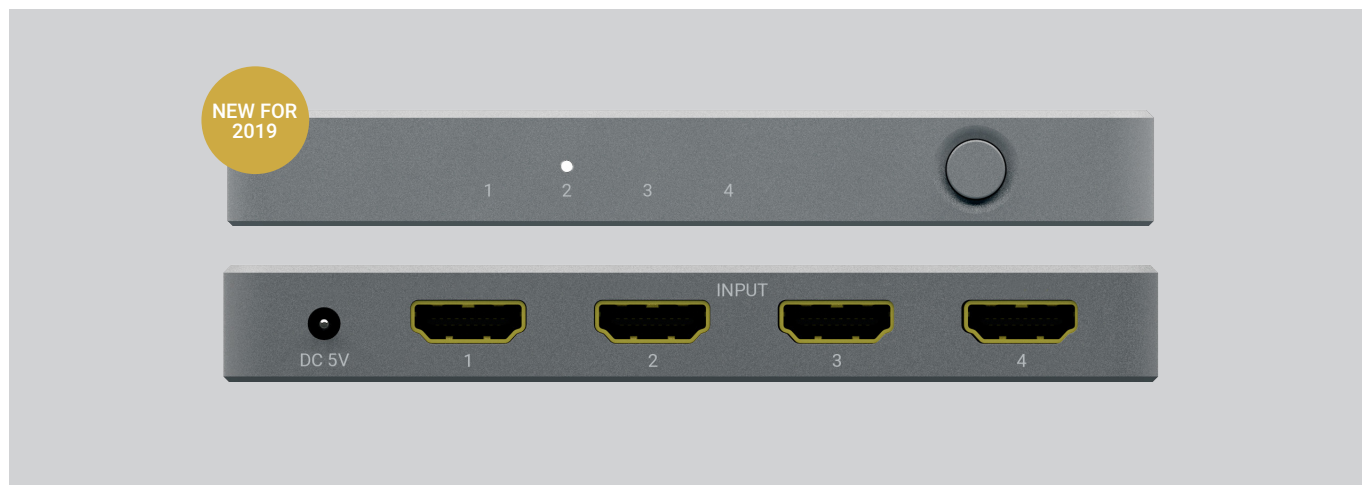

# Switcher MAX (4x1)

Product code: SWITCHERMAX41

The 4x1 Switcher MAX is an Ultra HD Premium™ 4x1 HDMI 2.0 switcher with maximum bandwidth capabilities, the ultimate switch option for cinema purists, it supports the full HDMI 2.0 (a/b) 18Gbps max data rate, capable of carrying the most premium UHD/4K 60 4:4:4 content, with all HDR formats (10 & 12-bit), Dolby Vision®, HDR10+ and HLG.

## Features

HDMI® 2.0 (a/b) HDCP 2.2 compliant
18Gbps data rate throughout
Supports all resolutions up to and inc. Ultra HD 4K 60 4:4:4
Supports all current High Dynamic Range (HDR) formats
Supports all current audio formats up to Dolby Atmos® and DTS:X®
Built-in equalizer and re-timer

## Specification

Form factor	Lightweight slender aluminium enclosure
Inputs / outputs	4 HDMI / 1 HDMI
Transmission tech	Native HDMI
Video bandwidth	18GBPS
ESD protection	± 8kV (air-gap discharge) ± 4kV (contact discharge)
Device / Package weight	195g
TX/RX Dimensions (W/D/H)	120.97 / 79.17 / 16mm
Power supply output	DC 5V/1A (US/EU standards, CE/FCC/UL certified)
Operating temperature	0°C ~ 40°C / 32°F ~ 104°F
Storage temperature	-20°C ~ 60°C / -4°F ~ 140°F
Relative humidity	20~90 % RH (non-condensing)
Power consumption	1 W
Guarantee	2-year guarantee