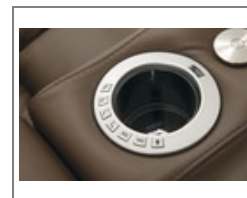

FEATURES

- Features: Features multi color LED cupholders and groundlighting. Choose from seven different colors, three light intensities, power recline and power headrest activation, a "home" button and two memory preset keys, all on one cupholder!, Single top stitching for a clean and tailored finish (on leather and select fabrics), Keep all your devices charged and at your fingertips with built-in USB charging, 2.1 amp, Hidden plastic glides integrated into the base
- Cover: All Palliser Fabrics, All Palliser Leathers
- Frame Construction: The majority of Palliser frames are constructed from engineered wood products, hardwood or softwood; joints are pinned and glued for uniformity and strength.
- Cushions: Semi-attached back cushions feature a fibre filling, blown into channels to prevent shifting and