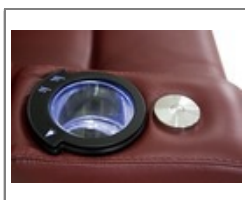

FEATURES

- Cover: All Palliser Fabrics, All Palliser Leathers
- Mechanism Activation: All armless manual pieces recline with D-pull activation handle, discreetly hidden between the arm and seat cushion., All armless power pieces recline with a discreet touch control button switch, located between the arm and the seat cushion., Power recline with a touch button switch, located on the LED cupholder when the LED option is selected, Manual recline with pull latch, finished in an attractive gunmetal gray, Power recline with a two button power toggle switch
- Suspension: Seat suspension features heavy gauge sinuous springs, engineered to provide premium comfort and endurance, Back suspension features sinuous springs to provide premium comfort and support
- Features: Single and double needle top stitching for luxurious tailoring (on leather and select fabrics),