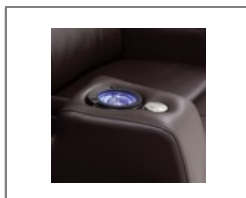

FEATURES

- **Frame Construction:** The majority of Palliser frames are constructed from engineered wood products, hardwood or softwood; joints are pinned and glued for uniformity and strength.
- **Mechanism Activation:** All armless manual pieces recline with D-pull activation handle, discreetly hidden between the arm and seat cushion., All armless power pieces recline with a discreet touch control button switch, located between the arm and the seat cushion., Power recline with a touch button switch, located on the LED cupholder when the LED option is selected, Manual recline with pull latch, finished in an attractive gunmetal gray, Power recline with a two button power toggle switch
- **Features:** Single top stitching for a clean and tailored finish (on leather and select fabrics), Hidden plastic glides integrated into the base
- **Cover:** All Palliser Fabrics, All Palliser Leathers
- **Cushions:** Semi-attached back cushions feature a fibre filling, blown into channels to prevent shifting and

FEATURE IMAGE (shown)
CONFIGURATION HD
5E LHF Power Recliner w/ RHF
Wedge Arm
7E RHF Wedge Arm Power Recliner
3E RHF Power Recliner