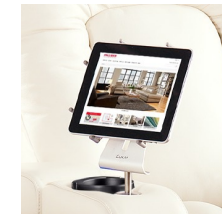

TABLET HOLDER

FUNCTION

Power Recline with LED Cupholder switch when LED option is selected
Manual recline with pull latch
Power recline with toggle switch

OPTIONS

Antique Brass Cup Holder
Stainless Steel Cup Holder
Black LED Cup Holder
Aluminum Metal Leg
Espresso Wood Leg
Black Table With Grommet
Metal Table With Grommet
Grommet Only

ACCESSORIES

Tablet Holder
Extra Black Tray Table
Wine Glass Holder
Extra Metal Tray Table
Battery Y-Cable
LED Flex Light
HTS Sectional Connectors
Battery Pack

SEATING COMFORT

Semi-attached back cushions with fibre filling
Full, chaise-style seat cushions with high-resiliency, high density foam core in polyester wrap
Back Suspension: 100% premium elastic webbing to provide consistent comfort and support.
Seat Suspension: Heavy gauge sinuous springs, engineered to provide premium comfort and endurance.

FRAME

All Palliser frames are constructed from engineered wood products, hardwood or softwood; joints are pinned and glued for uniformity and strength.

COVERS

Leather
Fabric