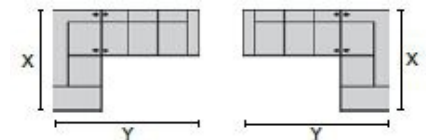

9R LHF Wedge Arm Manual
Recliner
9E LHF Wedge Arm Power
Re
36 x 39 x 44"
91 x 99 x 111cm

Dimensions are the same for reverse direction where applicable.

POPULAR CONFIGURATIONS

Note: Always assemble configurations from right hand facing to left hand facing. Dimensions are shown as width x depth.

HB 2-Seat Curved HTS
70 x 71"
178 x 181 cm

HA 2-Seat Straight HTS
65 x 66"
166 x 168 cm

HC 3-Seat Straight HTS
95 x 66"
242 x 168 cm

HD 3-Seat Curved HTS
105 x 70"
267 x 178 cm

HE 4-Seat Straight HTS
125 x 66"
318 x 168 cm

HG 4-Seat Curved HTS
139 x 75"
354 x 191 cm

Specifications are correct at time of printing and are subject to change without notice.

LHF = left hand facing means the "end arm" is on the LEFT HAND SIDE of the upholstered piece when you are standing in front of the piece.