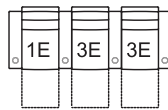

1E/3E/3E
101 x 68"
257 x 173 cm