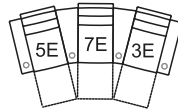

5E/7E/3E
112 x 72"
285 x 183 cm

SKU 4R/4E and 8R/8E are intended to only be used adjacent to skus with arms. If connected to an armless side, there could be gaps.

DIMENSIONS

Seat Depth: 20" / 51 cm
Seat Height: 21" / 52 cm
Arm Depth: 32" / 81 cm
Arm Height: 26" / 66 cm
Reclined Depth: 67" / 170 cm

Dimensions shown as Width x Depth x Height.

Dimensions are correct at the time of printing and are subject to change without notice. Actual measurements for each item may vary from what is shown here. Please allow up to a +/- 1 inch difference. Availability may vary by region.