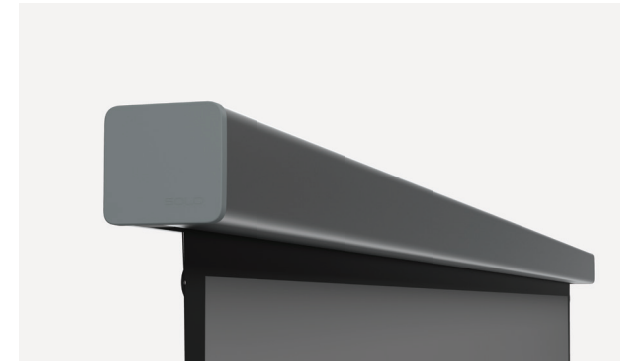

NOT YOUR AVERAGE SCREEN COMPANY

512.832.6939 | screeninnovations.com | sales@screeninnovations.com

solo®
zero edge, made rollable | · portable
· wireless