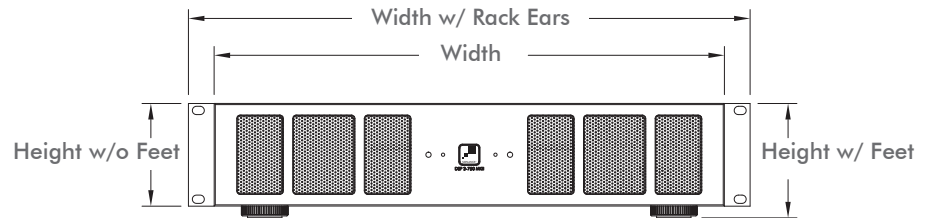

DSP 2-750 MKII Dimensions

Dimensions with Feet

Width: 17 1/4" (438mm)
Height: 3 7/8" (98mm)
Depth: 17 7/32" (437mm)

Dimensions with Rack Ears & without Feet

Width: 19" (482mm)
Height: 3 1/2" (88mm)
Depth: 17 7/32" (437mm)

SPECIFICATIONS **DSP 2-750 MKII**

| | |
|--|---|
| SKU | 93379 |
| UOM | Each |
| Number of Channels | 2 (1 stereo pair) |
| Power Output (RMS): | |
| RMS per channel @ 8 ohms | 500 Watts (2 channels driven) |
| RMS per channel @ 4 ohms / 70V | 750 Watts (2 channels driven) |
| RMS per channel Bridged @ 8 ohms | 2000 Watts |
| Frequency Response | 5Hz – 50kHz |
| Total Harmonic Distortion (THD): | |
| (1kHz) @ 8 ohms | 0.4% |
| (1kHz) @ 4 ohms | 0.3% |
| AC Voltage | 100-120V@60Hz, 220-240V@50Hz |
| AC Fuse | 15A (T15-AL ~ 250V) |
| Dimensions w/ Feet (W x H x D) | 17 1/4" x 3 7/8" x 17 7/32" (438mm x 98mm x 437mm) |
| Dimensions w/ Rack Ears w/o Feet (W x H x D) | 19" x 3 1/2" x 17 7/32" (482mm x 88mm x 437mm) |
| Rack Space Requirement | 2U |
| Shipping Weight | 23.3 lbs (10.6kg) |