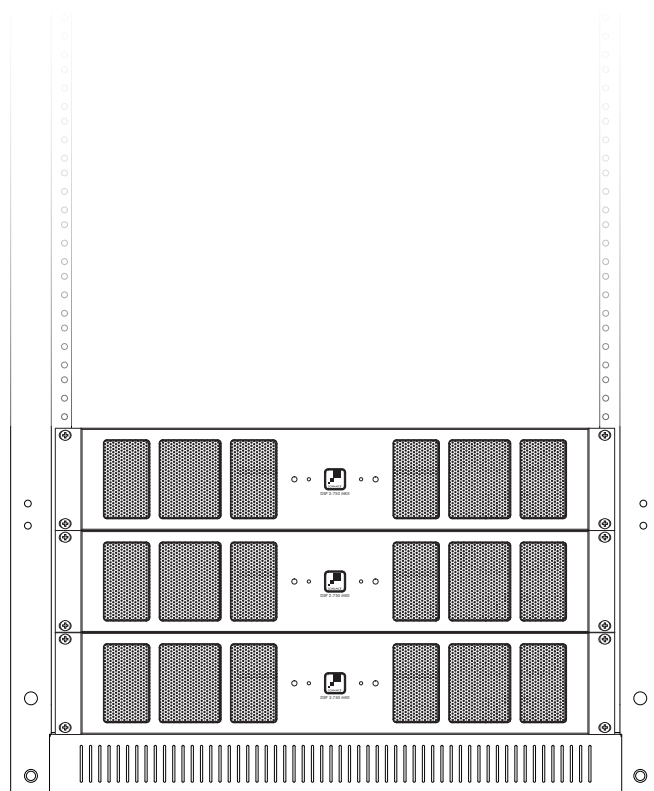

DSP 2-750 MKII Dimensions

Dimensions with Feet

Width: 17 1/4" (438mm)
Height: 3 7/8" (98mm)
Depth: 17 7/32" (437mm)

Dimensions with Rack Ears & without Feet

Width: 19" (482mm)
Height: 3 1/2" (88mm)
Depth: 17 7/32" (437mm)

SPECIFICATIONS **DSP 2-750 MKII**

| | |
|--|---|
| SKU | 93379 |
| UOM | Each |
| Number of Channels | 2 (1 stereo pair) |
| Power Output (RMS): | |
| RMS per channel @ 8 ohms | 500 Watts (2 channels driven) |
| RMS per channel @ 4 ohms / 70V | 750 Watts (2 channels driven) |
| RMS per channel Bridged @ 8 ohms | 2000 Watts |
| Frequency Response | 5Hz – 50kHz |
| Total Harmonic Distortion (THD): | |
| (1kHz) @ 8 ohms | 0.4% |
| (1kHz) @ 4 ohms | 0.3% |
| AC Voltage | 100-120V@60Hz, 220-240V@50Hz |
| AC Fuse | 15A (T15-AL ~ 250V) |
| Dimensions w/ Feet (W x H x D) | 17 1/4" x 3 7/8" x 17 7/32" (438mm x 98mm x 437mm) |
| Dimensions w/ Rack Ears w/o Feet (W x H x D) | 19" x 3 1/2" x 17 7/32" (482mm x 88mm x 437mm) |
| Rack Space Requirement | 2U |
| Shipping Weight | 23.3 lbs (10.6kg) |