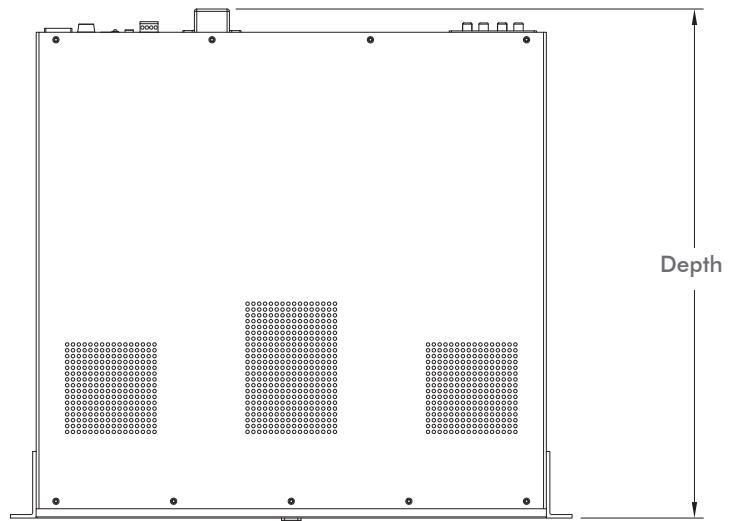

DSP 2-750 MKII Dimensions

Dimensions with Feet

Width: 17 1/4" (438mm)
Height: 3 7/8" (98mm)
Depth: 17 7/32" (437mm)

Dimensions with Rack Ears & without Feet

Width: 19" (482mm)
Height: 3 1/2" (88mm)
Depth: 17 7/32" (437mm)

SPECIFICATIONS **DSP 2-750 MKII**

| | |
|--|---|
| SKU | 93379 |
| UOM | Each |
| Number of Channels | 2 (1 stereo pair) |
| Power Output (RMS): | |
| RMS per channel @ 8 ohms | 500 Watts (2 channels driven) |
| RMS per channel @ 4 ohms / 70V | 750 Watts (2 channels driven) |
| RMS per channel Bridged @ 8 ohms | 2000 Watts |
| Frequency Response | 5Hz – 50kHz |
| Total Harmonic Distortion (THD): | |
| (1kHz) @ 8 ohms | 0.4% |
| (1kHz) @ 4 ohms | 0.3% |
| AC Voltage | 100-120V@60Hz, 220-240V@50Hz |
| AC Fuse | 15A (T15-AL ~ 250V) |
| Dimensions w/ Feet (W x H x D) | 17 1/4" x 3 7/8" x 17 7/32" (438mm x 98mm x 437mm) |
| Dimensions w/ Rack Ears w/o Feet (W x H x D) | 19" x 3 1/2" x 17 7/32" (482mm x 88mm x 437mm) |
| Rack Space Requirement | 2U |
| Shipping Weight | 23.3 lbs (10.6kg) |